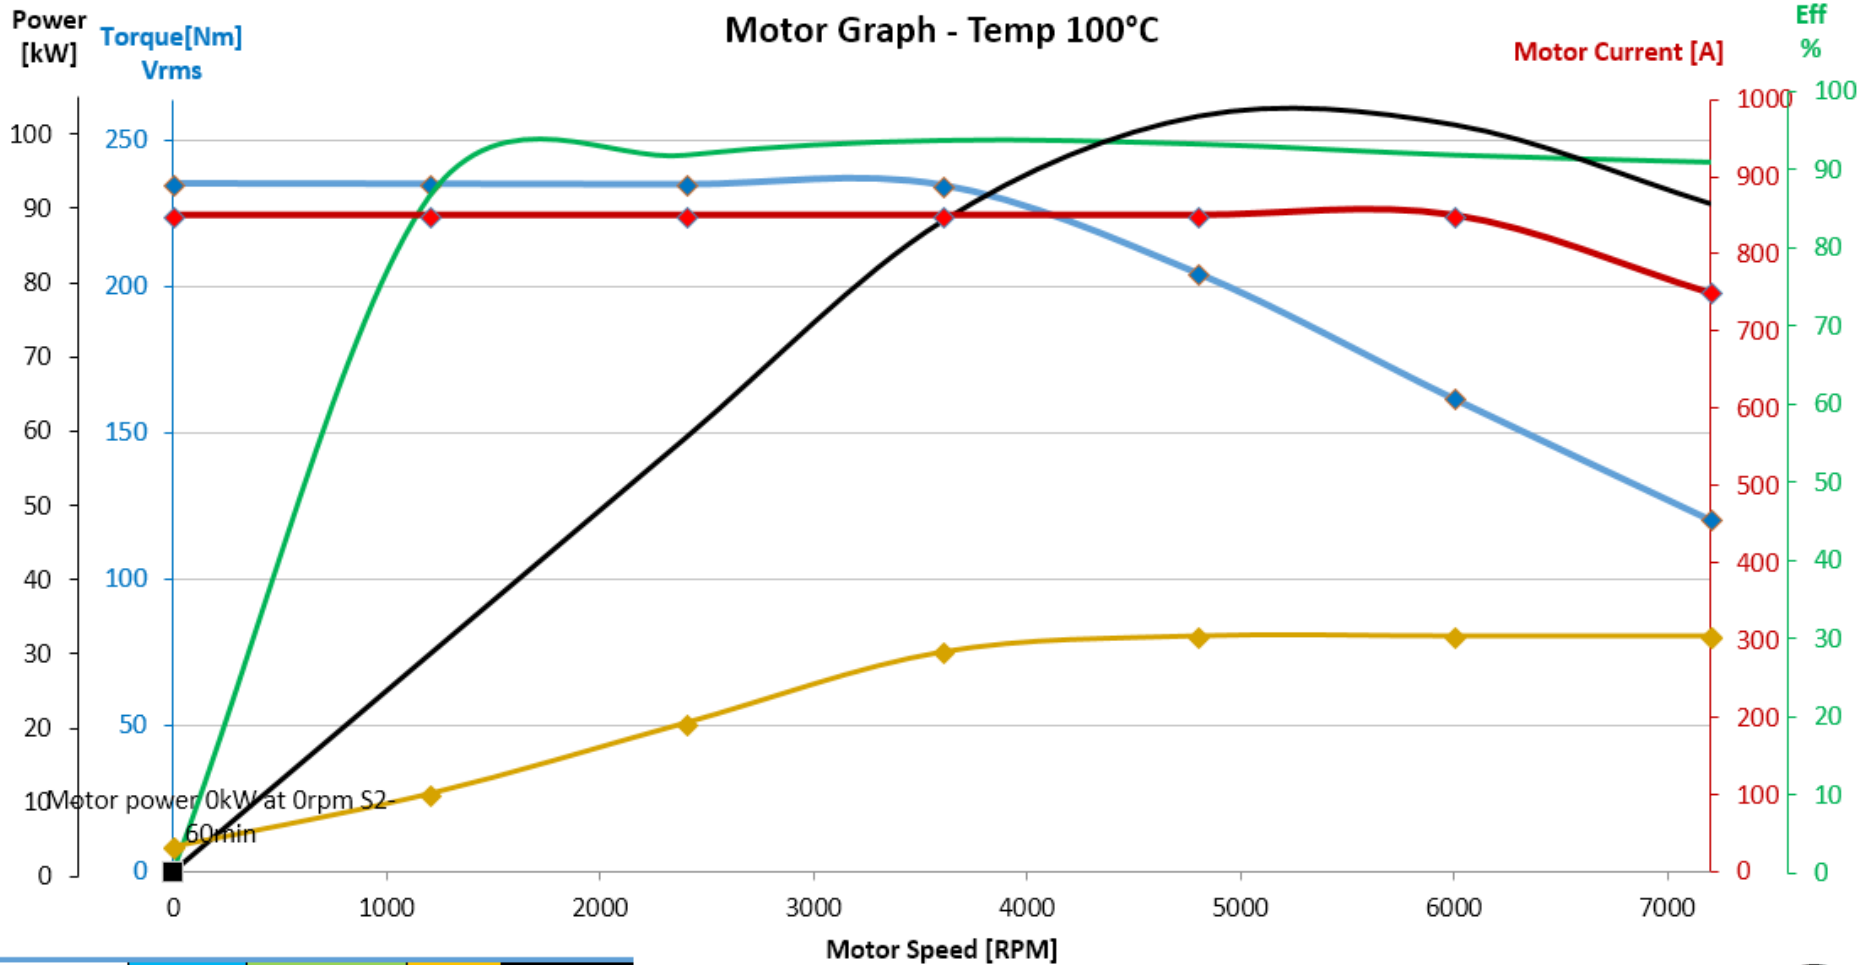

NetGain Motors, Inc.

800 South State Street / Suite 4 / Lockport, IL 60441 / 630-243-9100 / 630-685-4054 (FAX)

Rpm	Nm	Mot Eff %	Vrms	Pm (kW)
0	235.1	0.0	8.5	0.0
1200	235.0	87.4	26.5	29.5
2400	234.8	92.8	50.8	59.0
3600	234.6	94.8	75.1	88.4
4800	204.5	94.3	80.6	102.8
6000	161.8	92.9	80.6	101.6
7200	120.6	91.9	80.6	90.9

DC Supply:
120V

Hyper 9™
&
Hyper 9D™